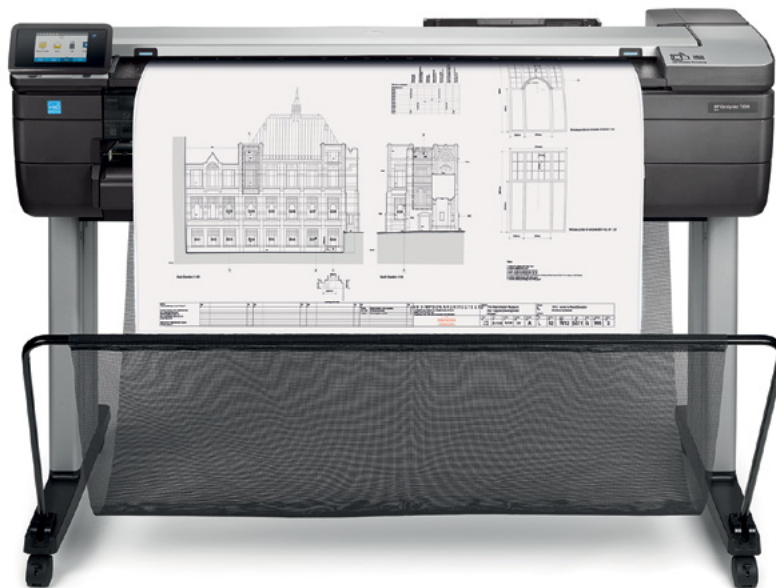

HP DesignJet T830 Multifunction Printer

Multifunction reinvented—built-in scanner at an unbeatable price ¹

Print, scan, copy, and share—robust, compact 36-inch Wi-Fi MFP for office and construction

ROBUST—Damage-resistant for offices and job sites

CONVENIENT—Easy operation helps users save time

- Complete tasks intuitively—almost 3 times faster vs other devices³—one touchscreen works like a smartphone
- Cut waste by 50%—print at half scale with automatic sheet feeder/tray; cut extra work, waste of wide roll⁴
- No LAN needed—move this MFP any time, any place your Wi-Fi signal can reach with wireless connectivity⁵

COLLABORATION—Mobile print/scan for team sharing

- Use integrated scanning to capture and share feedback, enable archiving, and more
- The printer creates its own Wi-Fi network for easy connectivity with Wi-Fi Direct
- Conveniently scan, share, print right from your smartphone or tablet⁶; enjoy a smartphone-like experience
- Manage scans from your mobile device with the HP AiO Printer Remote app⁶, enabled by HP Mobile Printing

For more information, please visit <https://bpicolor.com/hp-designjet-t830/>

¹ Based on 36-inch Wi-Fi integrated MFPs available in the market as of September, 2015.

² The HP DesignJet T830 Multifunction Printer is the most compact 36-inch device performing large-format print/scan/copy functions and is at least half the size (without the legs) based on H x W x L specifications published as of September, 2015.